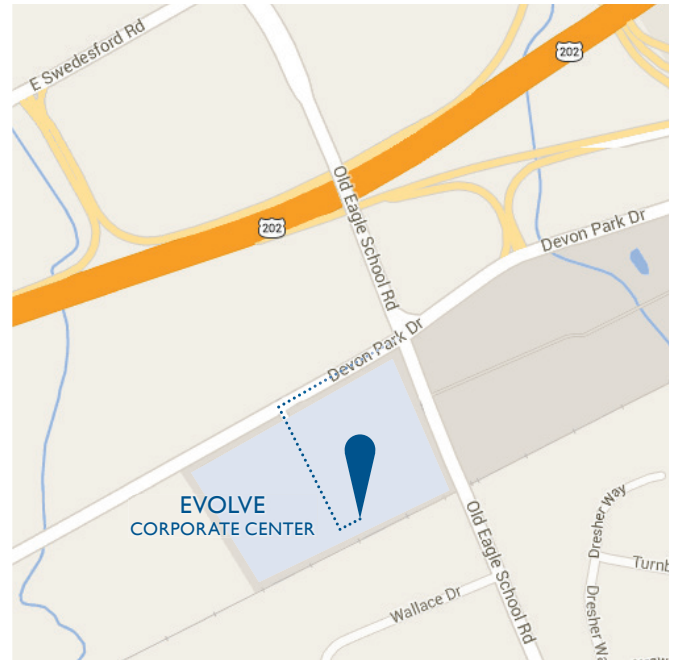

CREATIVE | PR | DIRECT MARKETING | DIGITAL
ALIGN for SUCCESS.

994 Old Eagle School Road
(Evolve West) Suite 1015 (door labeled 'k')
Wayne, PA 19087

 Click here for personalized directions from your location.

FROM PHILADELPHIA

Take 76 West to exit marked Rt 422 West / Swedesford Rd (this exit is the same as 202S West Chester). On the exit ramp, bear right and follow signs for Swedesford Rd. Do not get on 202 South or 422 West. At Swedesford Rd, make a left turn. Go to the 2nd light and make a left onto Old Eagle School Rd. At the base of the overpass, make a right onto Devon Park Dr. Make a left into the first driveway (about 20 yards up), go to the end, make a left and look for door K on the left.

FROM THE NORTHEAST EXTENSION

Take the Northeast Extension to the PA Turnpike West. Get off the Valley Forge Exit and after toll, make a right onto the Rt 422 / Swedesford Rd Exit. Take the Swedesford Rd exit and at the light, make a left turn. Go to the 2nd light and make a left onto Old Eagle School Rd. At the base of the overpass, make a right onto Devon Park Dr. Make a left into the first driveway (about 20 yards up), go to the end, make a left and look for door K on the left.

FROM ROUTE 30

If you are coming from Rt 30 from Wayne and you are heading west, make a right onto Old Eagle School Rd. If you are coming Rt 30 from Berwyn and you are heading east, make a left onto Old Eagle School Rd. Follow Old Eagle School Rd all the way down the hill till you reach Devon Park Dr. Make a left at that light and then make a left into the first driveway (about 20 yards up), go to the end, make a left and look for door K on the left.