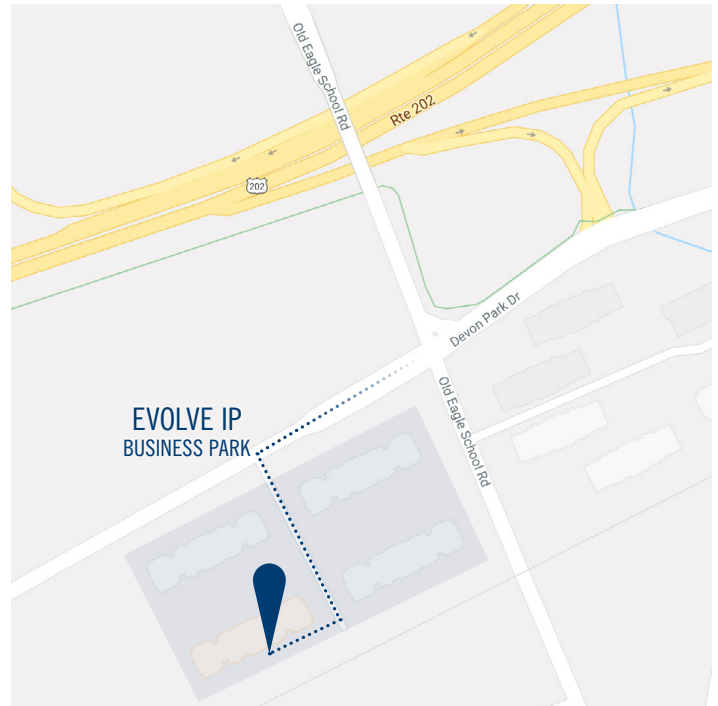

**CREATIVE | PR | DIRECT MARKETING | DIGITAL**  
**ALIGN for SUCCESS.**

998 Old Eagle School Road  
Suite 1207  
Wayne, PA 19087

 [Click here for personalized directions from your location.](#)

## FROM PHILADELPHIA

Take 76 West to exit marked Rt 422 West / Swedesford Rd (this exit is the same as 202S West Chester). On the exit ramp, bear right and follow signs for Swedesford Rd. Do not get on 202 South or 422 West. At Swedesford Rd, make a left turn. Go to the 2nd light and make a left onto Old Eagle School Rd. At the base of the overpass, make a right onto Devon Park Dr. Make a left into the first driveway (about 20 yards up), go to the end, make a right and look for the third door on your right (the walkway is under a tree).

## FROM THE NORTHEAST EXTENSION

Take the Northeast Extension to the PA Turnpike West. Get off the Valley Forge Exit and after toll, make a right onto the Rt 422 / Swedesford Rd Exit. Take the Swedesford Rd exit and at the light, make a left turn. Go to the 2nd light and make a left onto Old Eagle School Rd. At the base of the overpass, make a right onto Devon Park Dr. Make a left into the first driveway (about 20 yards up), go to the end, make a left into the first driveway (about 20 yards up), go to the end, make a right and look for the third door on your right (the walkway is under a tree).

## FROM ROUTE 30

If you are coming from Rt 30 from Wayne and you are heading west, make a right onto Old Eagle School Rd. If you are coming Rt 30 from Berwyn and you are heading east, make a left onto Old Eagle School Rd. Follow Old Eagle School Rd all the way down the hill till you reach Devon Park Dr. Make a left into the first driveway (about 20 yards up), go to the end, make a right and look for the third door on your right (the walkway is under a tree).